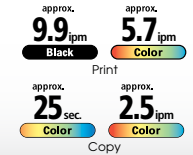

ISO Standard Speed

Measured by ISO/IEC 24734, 24735 standards

PIXMA Ink Efficient E560

- Print up to 800 pages (black ink cartridge)
- Auto 2-sided print
- PIXMA Printing Solutions: Print photos and documents from your mobile device
- FastFront: Easy paper loading and ink cartridge replacement

ISO Standard Speed

Measured by ISO/IEC 24734, 29183 standards

PIXMA Ink Efficient E460

New!

All-In-One Ink Efficient printer with Wi-Fi and Cloud Printing.

- Print up to 400 pages (black ink cartridge)
- Print wirelessly with PIXMA Printing Solutions, Google Cloud Print and Access Point Mode
- PIXMA Cloud Link for direct link to cloud services
- Easy-PhotoPrint+*1
- Print, copy and scan