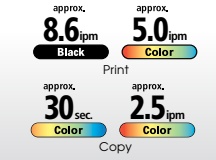

ISO Standard Speed

Measured by ISO/IEC 24734, 29183 standards