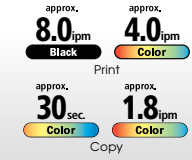

ISO Standard Speed

Measured by ISO/IEC 24734, 29183 standards