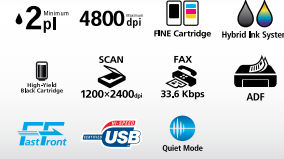

*Available in E610, E560 and E510 only.

- Print up to 800 pages (black ink cartridge)
- 30-Sheet Automatic Document Feeder
- FastFront: Easy paper loading and ink cartridge replacement
- Print, Copy, Scan and Fax

ISO Standard Speed

Measured by ISO/IEC 24734, 24735 standards

PIXMA Ink Efficient E560

- Print up to 800 pages (black ink cartridge)
- Auto 2-sided print
- PIXMA Printing Solutions: Print photos and documents from your mobile device
- FastFront: Easy paper loading and ink cartridge replacement