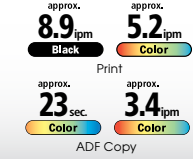

ISO Standard Speed

Measured by ISO/IEC 24734, 24735 standards

PIXMA Ink Efficient E560

- Print up to 800 pages (black ink cartridge)
- Auto 2-sided print
- PIXMA Printing Solutions: Print photos and documents from your mobile device
- FastFront: Easy paper loading and ink cartridge replacement