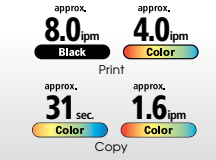

ISO Standard Speed

Measured by ISO/IEC 24734, 29183 standards