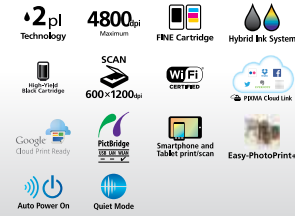

PIXMA Ink Efficient E610

Save more with PIXMA Ink Efficient printers that let you print more at one go and spend less time replacing cartridges.

HIGH-VOLUME PRINTING

High-yield ink cartridges let you print up to 800 pages before you need to replace them, reducing your cost-per-print.

PIXMA PRINTING SOLUTIONS*

Download this app to print and scan wirelessly from your smart device.

*Available in E460 and E560 only.

PIXMA CLOUD LINK*

Print images from cloud services like Photobucket, Dropbox and Facebook directly from your smart devices.

*Available in E460 only.

New!

EASY-PHOTOPRINT+*1

This web application lets you create calendars, collages, stickers, cards and more that are good enough to share! Works with images on cloud services like Facebook and Dropbox.

*Available in E460 only.

AUTO POWER ON/OFF

Your PIXMA switches off after a specific interval of inactivity and boots up to start printing the moment it receives a print job.

FASTFRONT*

Easily replace ink cartridges and load paper from the printer's front.

*Available in E610, E560 and E510 only.

- Print up to 800 pages (black ink cartridge)
- 30-Sheet Automatic Document Feeder
- FastFront: Easy paper loading and ink cartridge replacement
- Print, Copy, Scan and Fax

ISO Standard Speed

Measured by ISO/IEC 24734, 24735 standards

PIXMA Ink Efficient E560

- Print up to 800 pages (black ink cartridge)
- Auto 2-sided print
- PIXMA Printing Solutions: Print photos and documents from your mobile device
- FastFront: Easy paper loading and ink cartridge replacement

ISO Standard Speed

Measured by ISO/IEC 24734, 29183 standards

PIXMA Ink Efficient E460

New!

All-In-One Ink Efficient printer with Wi-Fi and Cloud Printing.